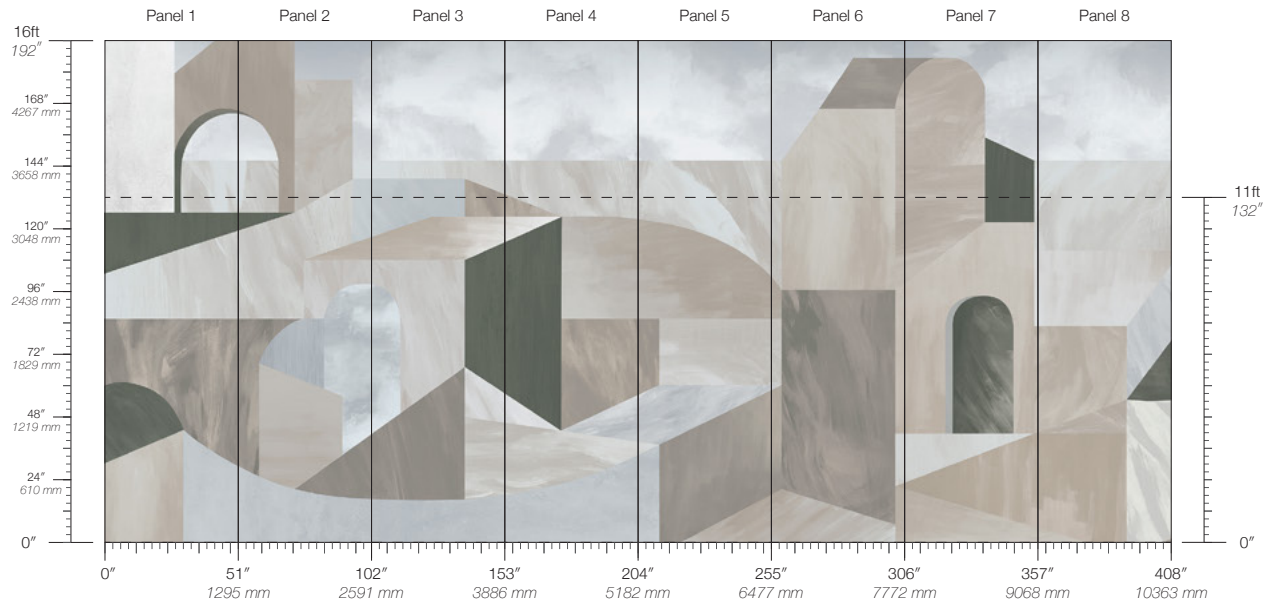

Lyric Stoa

Suitable for residential and commercial projects

COLOR

Stoa

ITEM

6007

CONTENT

Type II PVC-Free TPO

PANEL WIDTH

51" / 1295 mm trimmed

PANEL HEIGHT

132" / 3353 mm standard
192" / 4877 mm extended

REPEAT

Non-repeating

STOCK

Made to order

LEAD TIME

4 weeks to print

MINIMUM

1 panel

PRICE

Available upon request

ORIGIN

USA

DETAILS

Custom options available

ENVIRONMENTAL

Recycled Content
Phthalate Free
Low VOC
HPD Available

SPECS

100% TPO face
Non-woven backing
18 oz per linear yard
480 g per linear meter
Stippled surface texture

TESTING

(US) ASTM E84 Adhered Class A
(EU) EN 15102 class B, s2
NFPA 286 class A
CCC-W-408D type II
W-101 type II class A

MAINTENANCE

Water-based cleanser

CONTACT

sales@calicowallpaper.com
+1 718 243 1705
57 Lispenard Street
New York, NY 10013 USA

DISCLAIMER

Refer to our website to see the full mural artwork. Reference the physical sample for color and texture. Panel maps represent mural artwork only.